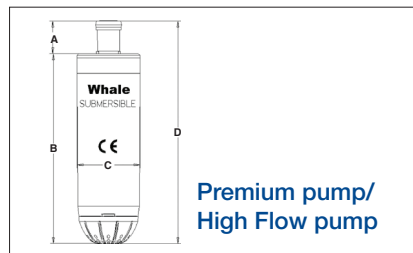

Dimensions

	A	B	C	D	E
Standard	20 mm (13/16")	88 mm (3 7/16")	36 mm (1 7/16")	108 mm (4 1/4")	NA
Premium/High Flow	20 mm (13/16")	109 mm (4 5/16")	36 mm (1 7/16")	129 mm (5 1/16")	NA
In line	20 mm (13/16")	88 mm (3 7/16")	36 mm (1 7/16")	134 mm (4 1/4")	27 mm (1 1/16")

For more information contact Whale Support, Old Belfast Road, Bangor, BT19 1LT. Tel: +44(0)2891 270531 Fax: +44(0)2891 466421
whalepumps.com info@whalepumps.com